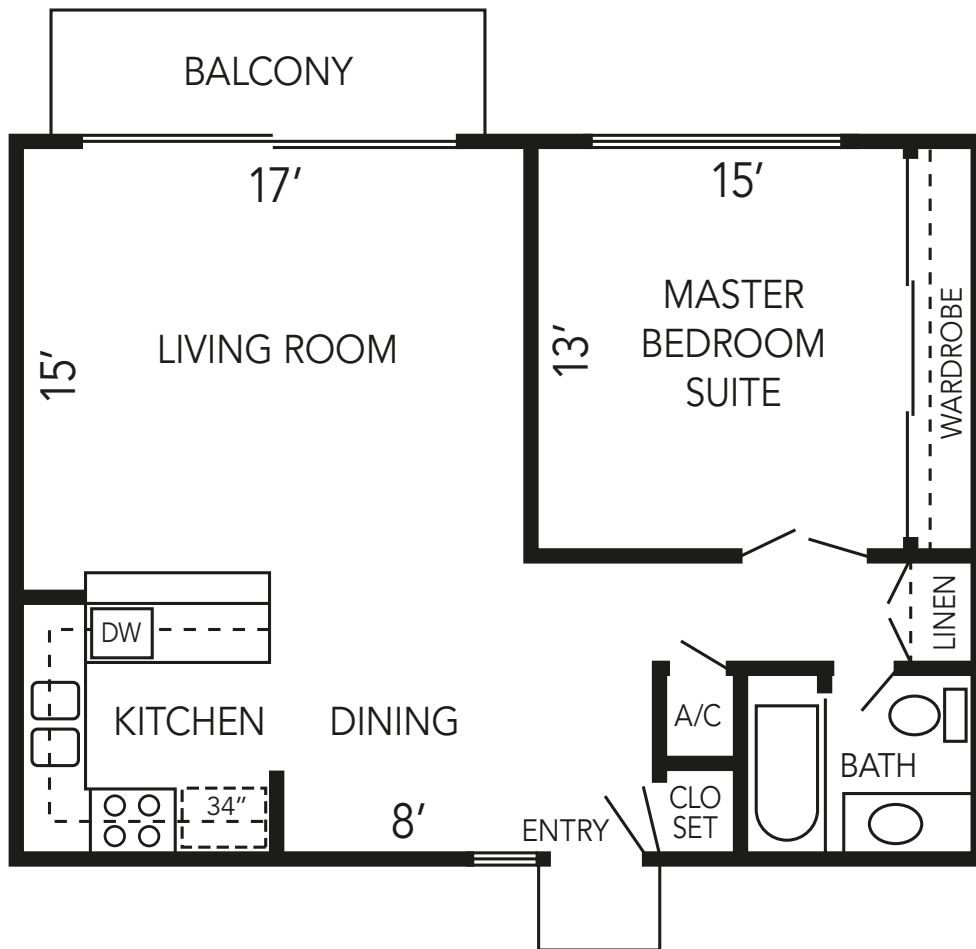

ALPINE

1 Bedroom, 1 Bath - 740 sq ft

(dimensions are approximate)

THE ASPENS

RIVERSIDE APARTMENT HOMES

www.farwestapartments.com