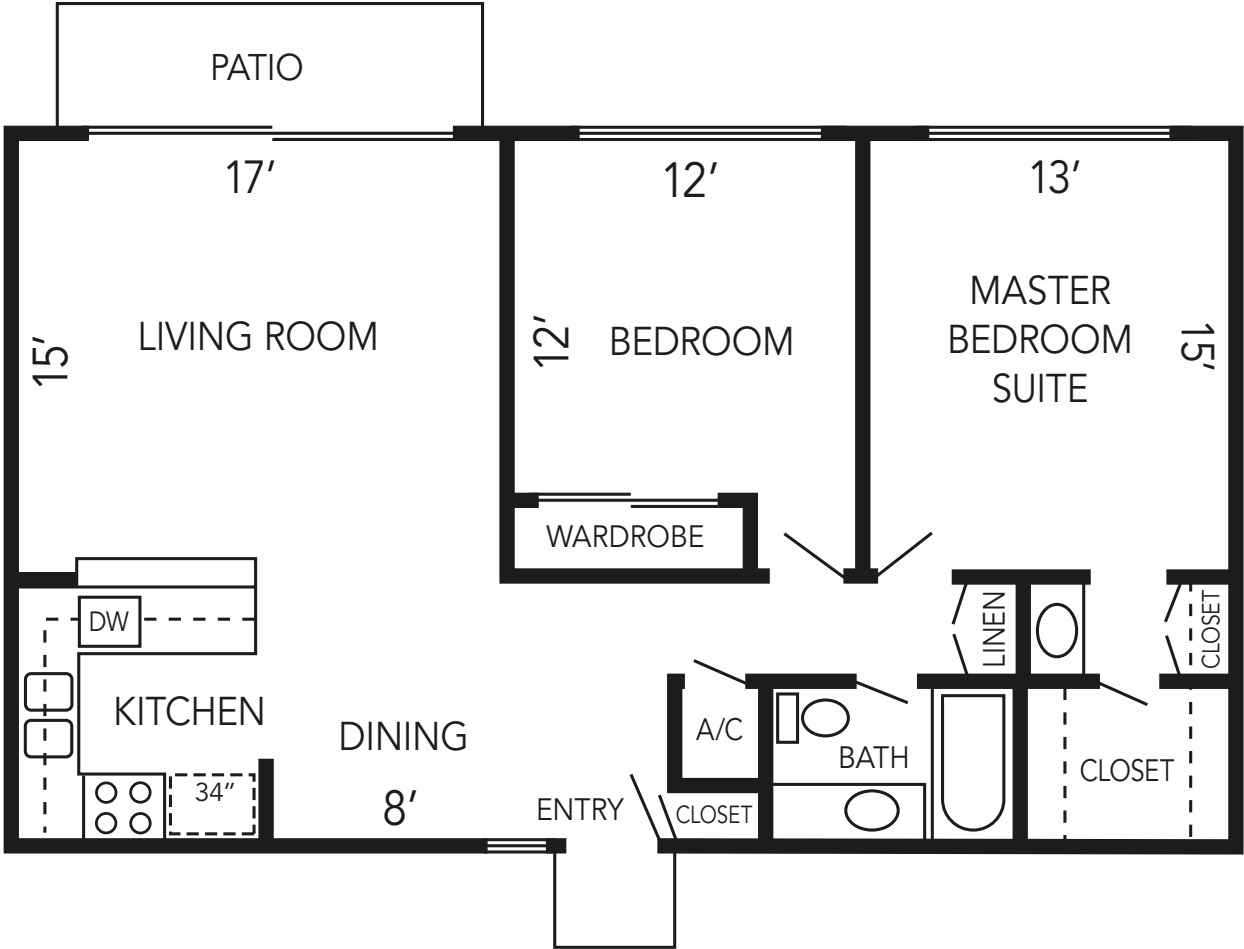

COTTONWOOD

2 Bedroom, 1 1/3 Bath - 965 sq ft

(dimensions are approximate)

THE ASPENS

RIVERSIDE APARTMENT HOMES

www.farwestapartments.com